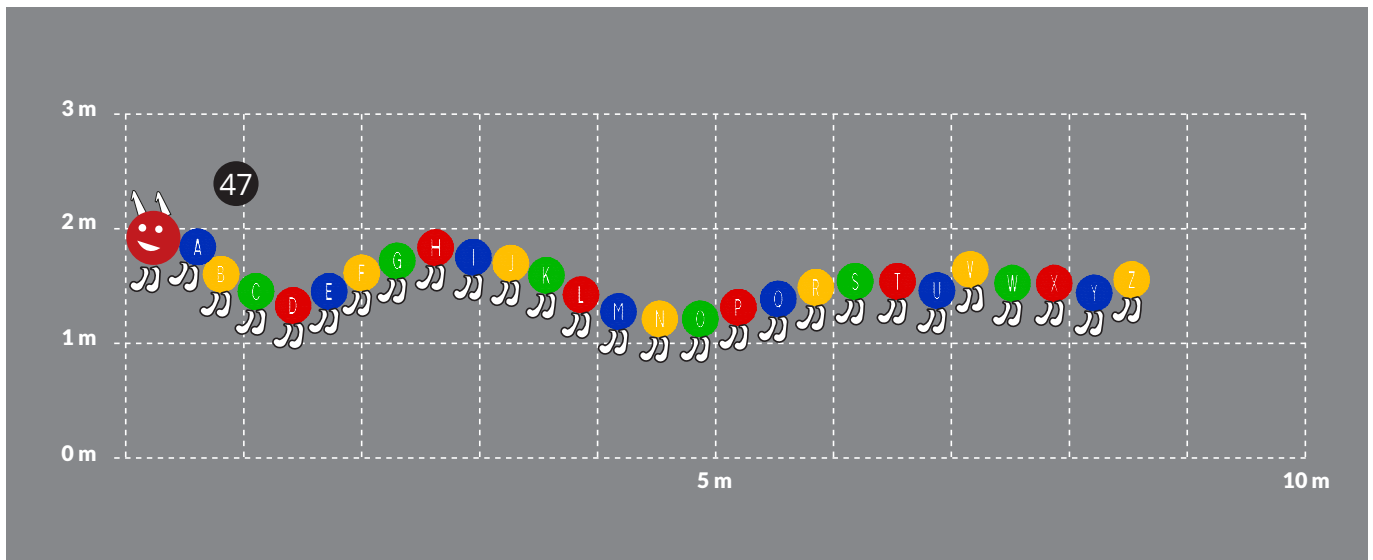

DEKORATIVE OVERFLADER

Nr.	Beskrivelse	Størrelse (mm)	Varenr.
43	Turtle 1-21	2000 x 1329	951563
44	Number worm 1-20	1742 x 5100	908549
45	Letter caterpillar a-z (can be delivered in your national alphabet - size may vary)	2290 x 6484	-
46	Giant snake 1-100	15713 x 2155	823278
47	Caterpillar A-Z (can be delivered in your national alphabet - size can vary)	1450 x 8620	-
48	Number snake 1-28	4500 x 1869	966553
49	Number snake 1-15	3010 x 1017	970551
50	Alphabet dragon a-z (can be delivered in your national alphabet - size can vary)	5635 x 1730	-