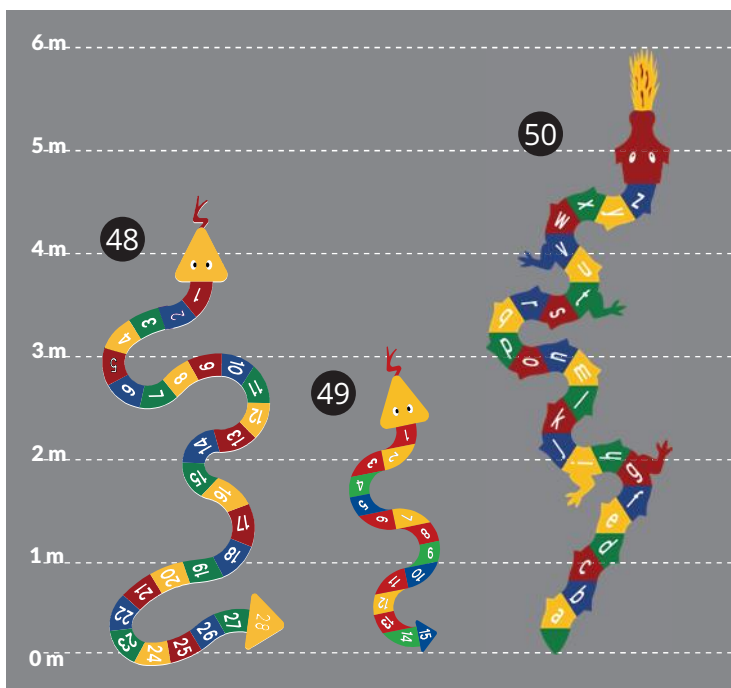

DEKORATIVE OVERFLADER

Nr.	Beskrivelse	Størrelse (mm)	Varenr.
43	Turtle 1-21	2000 x 1329	951563
44	Number worm 1-20	1742 x 5100	908549
45	Letter caterpillar a-z (can be delivered in your national alphabet - size may vary)	2290 x 6484	-
46	Giant snake 1-100	15713 x 2155	823278
47	Caterpillar A-Z (can be delivered in your national alphabet - size can vary)	1450 x 8620	-
48	Number snake 1-28	4500 x 1869	966553
49	Number snake 1-15	3010 x 1017	970551
50	Alphabet dragon a-z (can be delivered in your national alphabet - size can vary)	5635 x 1730	-