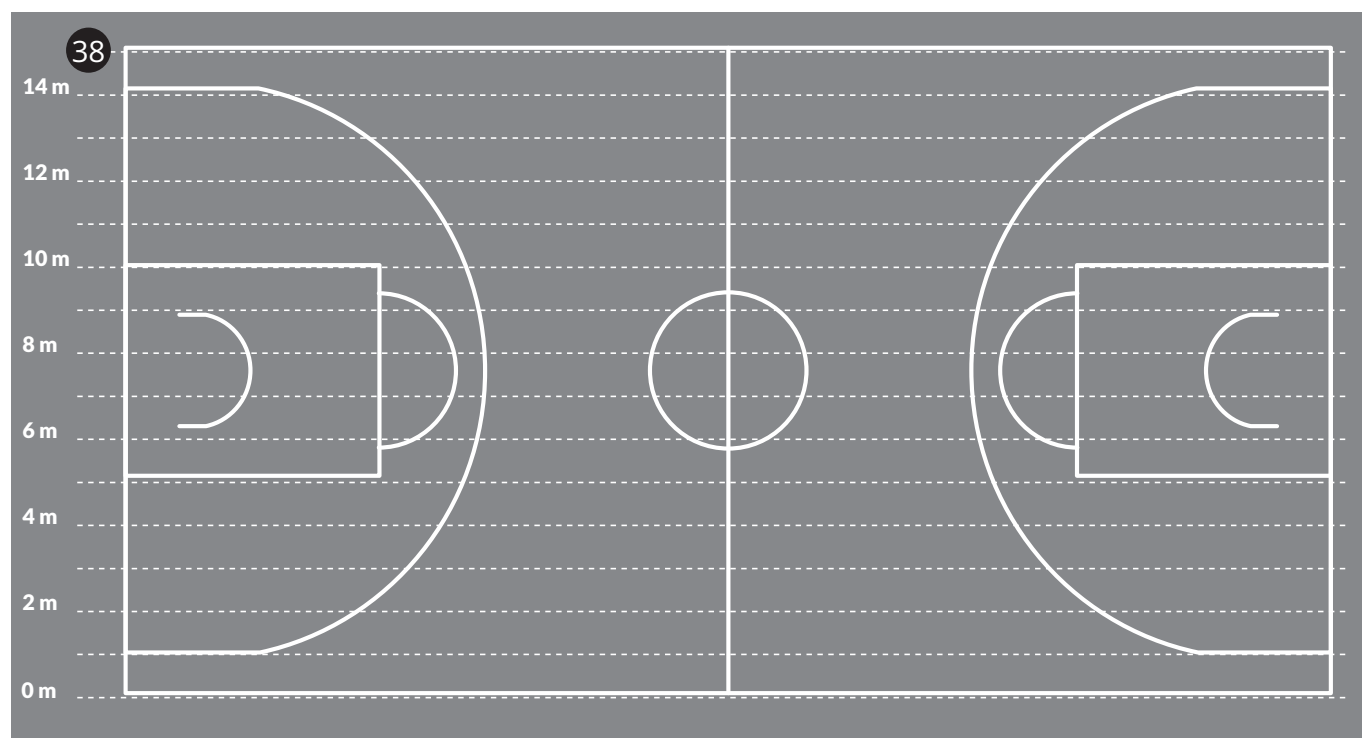

Leg og sport

Nr.	Beskrivelse	Størrelse (mm)	Varenr.
38	Multi sport field	28000 x 15000	864889

DecoMark™ Bend & Shape

Hvis du leder efter en enkel løsning til at skabe dine egne unikke legepladsdesigns, kan DecoMark™ Bend & Shape meget vel være svaret. Disse fleksible præfabrikerede linjer er nemme at manipulere til den ønskede form. Dette gør det muligt at skabe runde designs og kurver, der kan bruges alene eller tilføjes til andre DecoMark-spil og -symboler.

- Drag fordel af alle de velkendte DecoMark-egenskaber i denne meget fleksible version, som er ideel til at blive skåret ud til dekorative figurer og symboler.
- Opfrisk legepladsen hurtigt med de let manipulerbare præfabrikerede linjer, der blot anbringes ved hjælp af en gasbrænder.

5015	4003	5015 Himmelblå	4003 Pink
1023	5017	1023 Gul	5017 Blå
2009	5012	2009 Orange	5012 Lyseblå
3020	6024	3020 Rød	6024 Grøn
4006	6018	4006 Lilla	6018 Gulgrøn