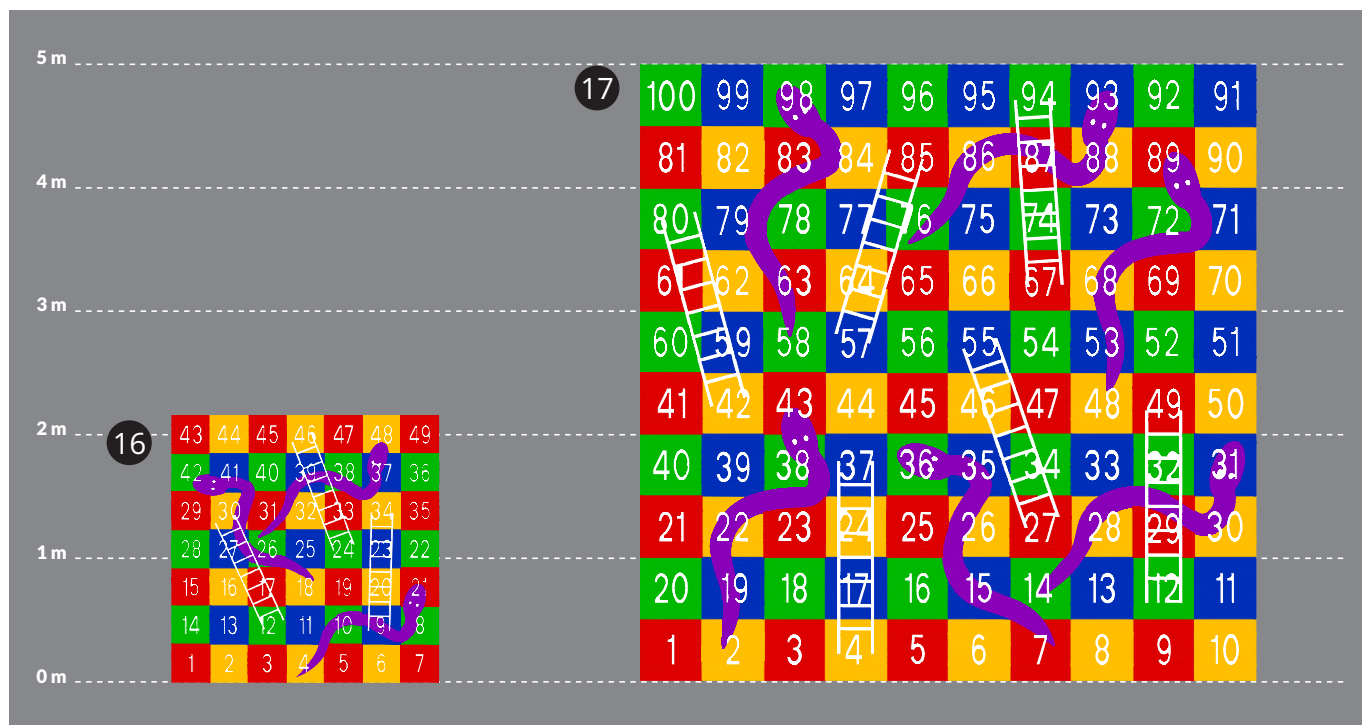

Leg og sport

Nr.	Beskrivelse	Størrelse (mm)	Varenr.
16	Snake & ladder 1-49	2100 x 2100	908550
17	Snake & ladder 1-100	5000 x 5000	970550
18	Chess, letters and numbers	5000 x 5000	845054
19	Chess 8 x 8	3200 x 3200	963597
20	Checkers 10 x 10	3000 x 3000	852578
21	3D chessboard	3200 x 3200	861450
22	Ludo	3970 x 3970	821947
23	Dart board	4000 x 4000	821194