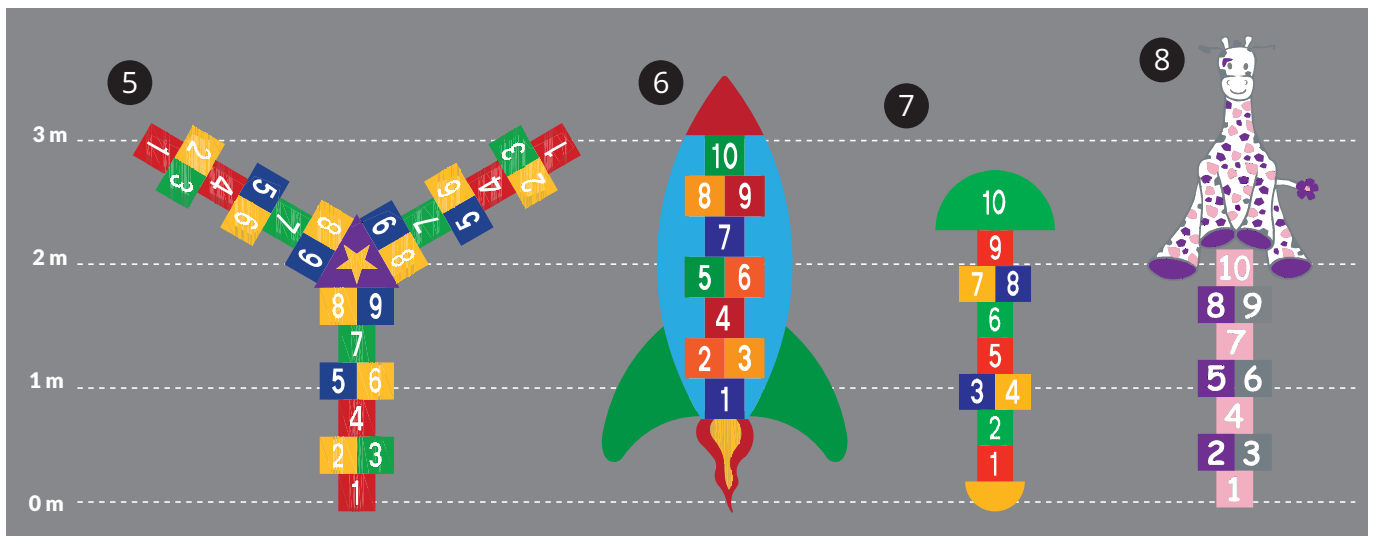

Hinkeruder

Nr.	Beskrivelse	Størrelse (mm)	Varenr.
1	Hopscotch 1-10 (Large)	2800 x 800	969095
1a	Hopscotch 1-10 (Small)	2100 x 600	959094
2	Hopscotch cloud & sun 1-9 (Large)	4000 x 1000	861601
2a	Hopscotch cloud & sun 1-9 (Small)	2400 x 600	861600
3	Hopscotch cloud & sun 1-8	4000 x 1000	861602
4	Hopscotch castle 1-8	5150 x 2700	861454
5	Three legged hopscotch 1-9	3613 x 3129	903655
6	Rocket hopscotch 1-10	3500 x 2000	908553
7	Hopscotch 1-10	2850 x 1000	824031
8	Giraffe hopscotch 1-10	3850 x 1400	844095
9	Fish hopscotch 1-9	2700 x 2136	861452
10	Australian animals hopscotch 1-10	3500 x 1000	844347
11	Dinosaur hopscotch 1-10	3100 x 1200	822890
12	3D hopscotch 1-10	3400 x 880	861448
13	Snail 1-10	3000 x 4400	864884
14	Spiral 1-15	3249 x 3000	970054
15	Snail 1-10	1900 x 2136	864885