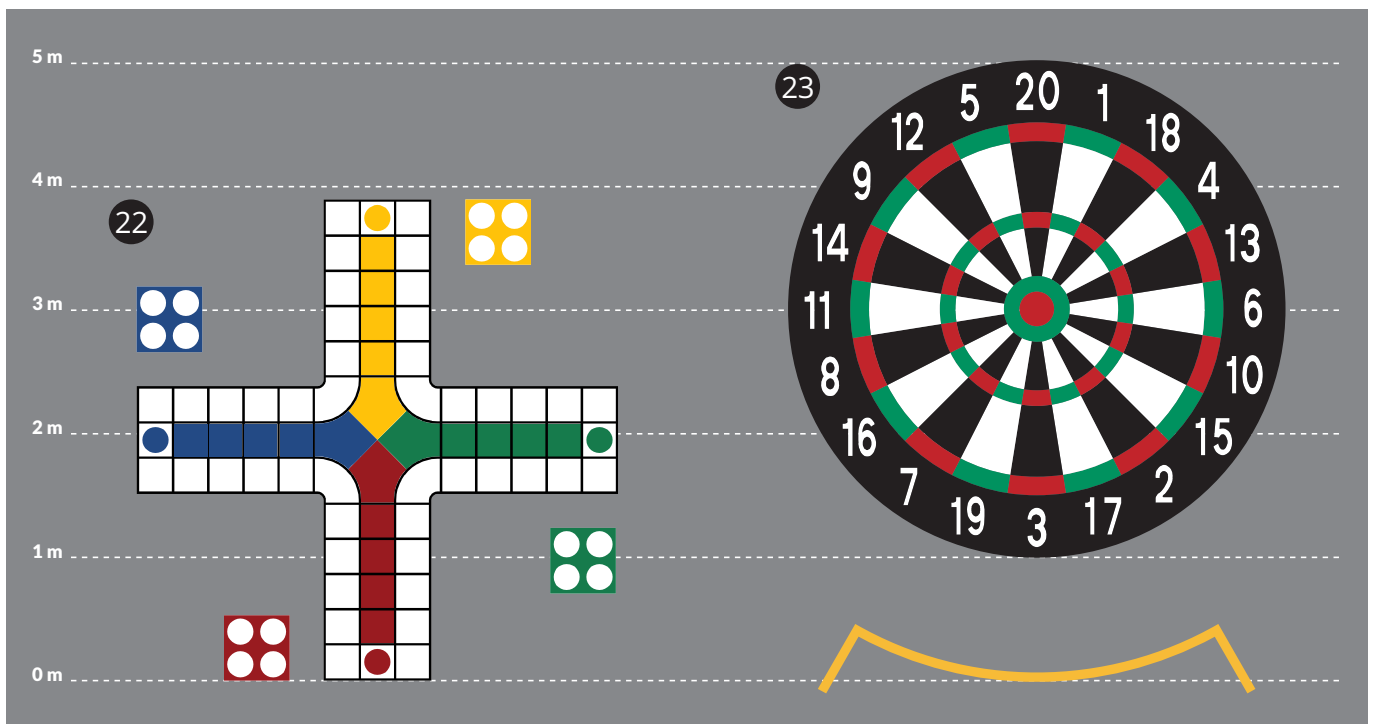

DEKORATIVE OVERFLADER