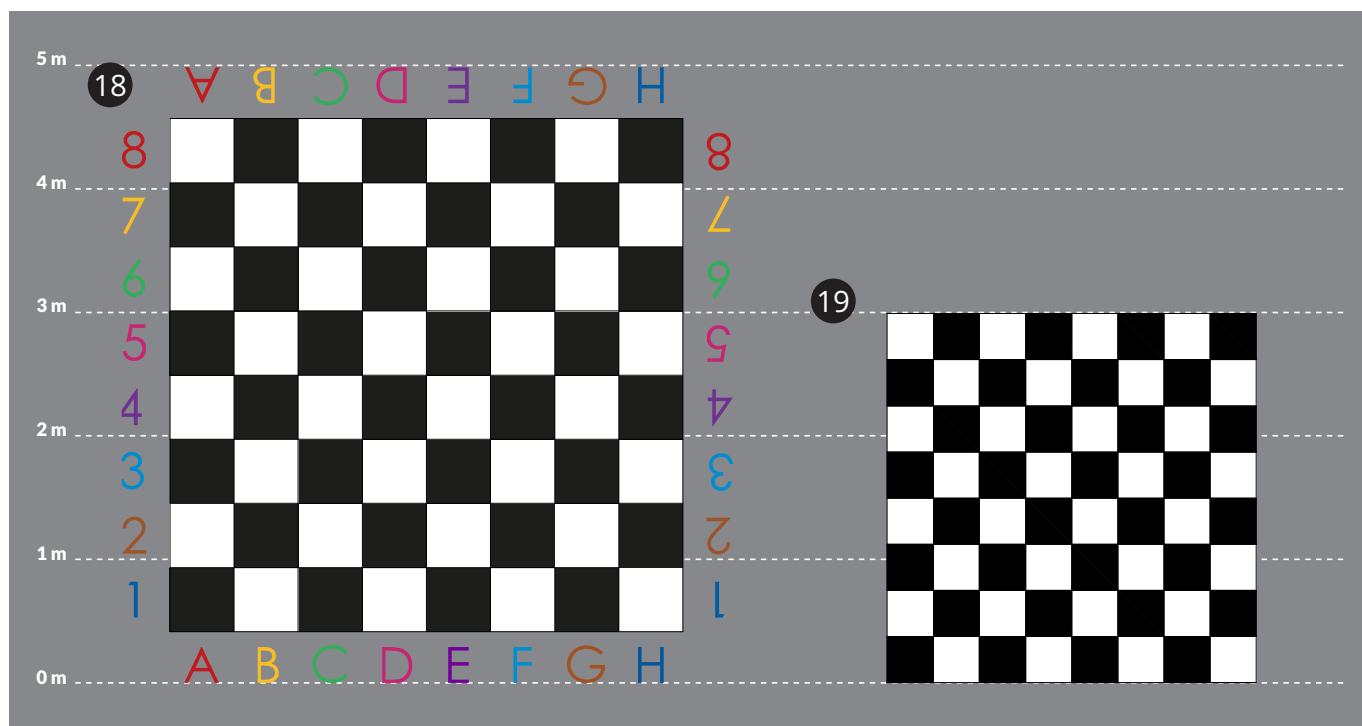

Leg og sport

Nr.	Beskrivelse	Størrelse (mm)	Varenr.
16	Snake & ladder 1-49	2100 x 2100	908550
17	Snake & ladder 1-100	5000 x 5000	970550
18	Chess, letters and numbers	5000 x 5000	845054
19	Chess 8 x 8	3200 x 3200	963597
20	Checkers 10 x 10	3000 x 3000	852578
21	3D chessboard	3200 x 3200	861450
22	Ludo	3970 x 3970	821947
23	Dart board	4000 x 4000	821194